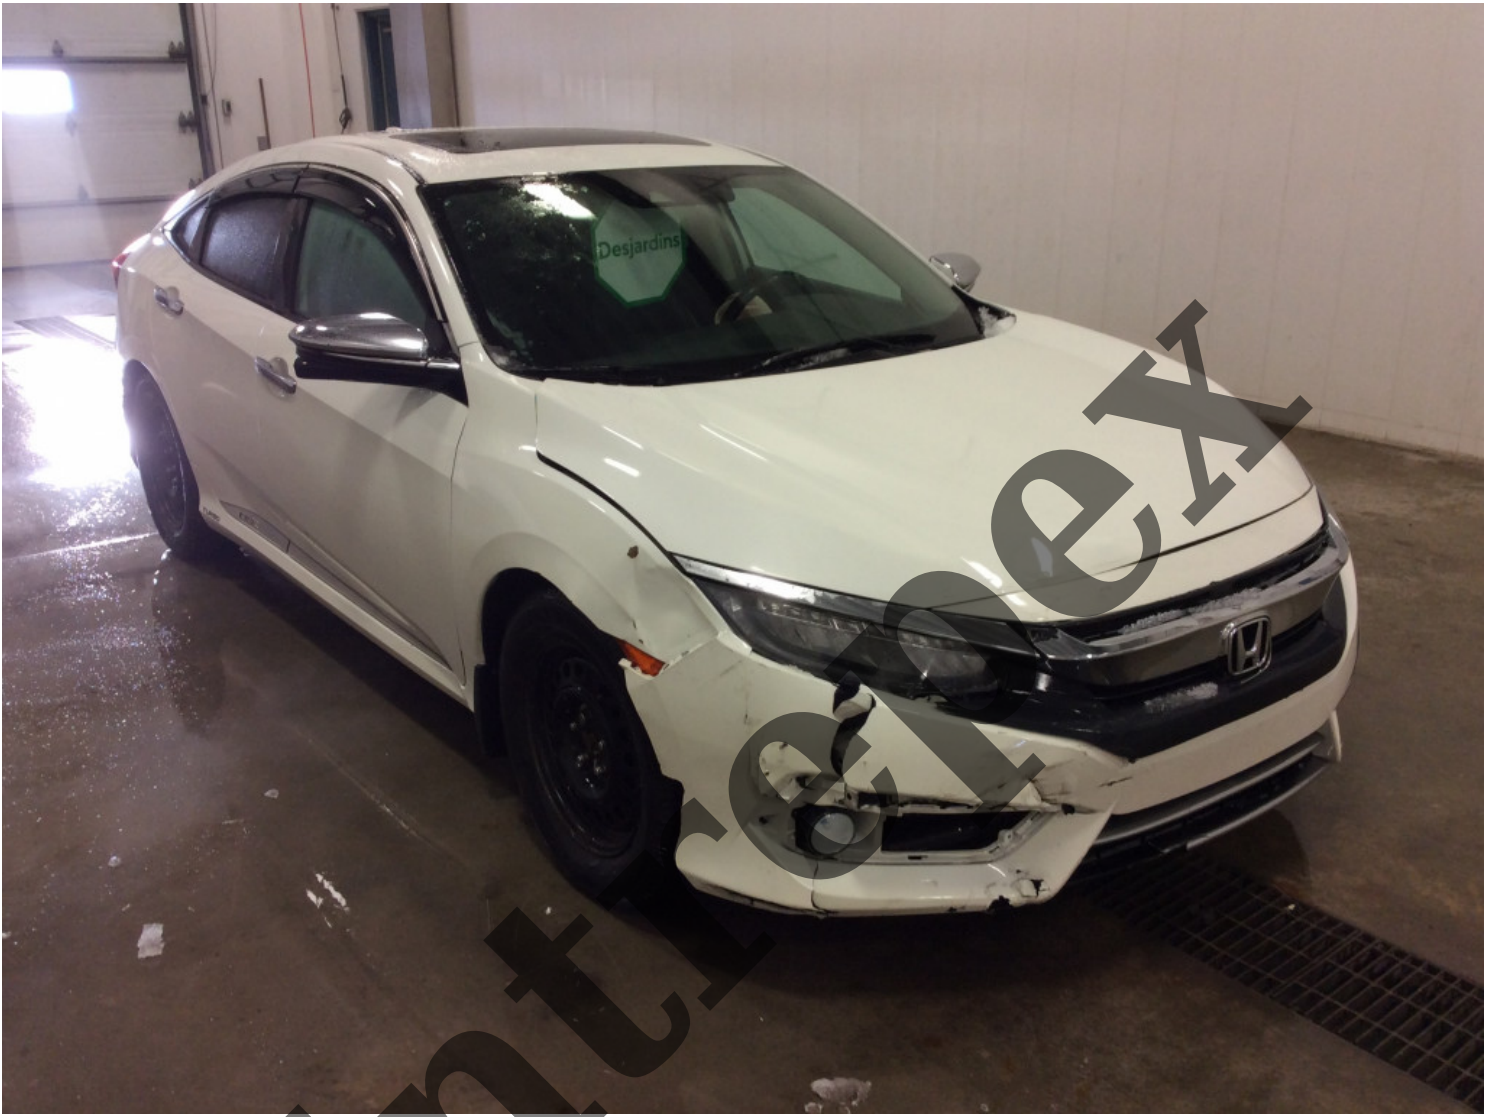

HONDA OF CANADA MFG.,
A DIVISION OF
HONDA CANADA INC.

CANADA
10/15

TYPE: PC/VT

GWWR /PNBV 1770KG

GAWR /PNBE F 955KG R 820KG

V.I.N. 2HGFC1F9XGH100756

Entire

F504243-1 - EABAF5BB-0DBB-44C6-A297-EFB6C3DF4927.jpeg